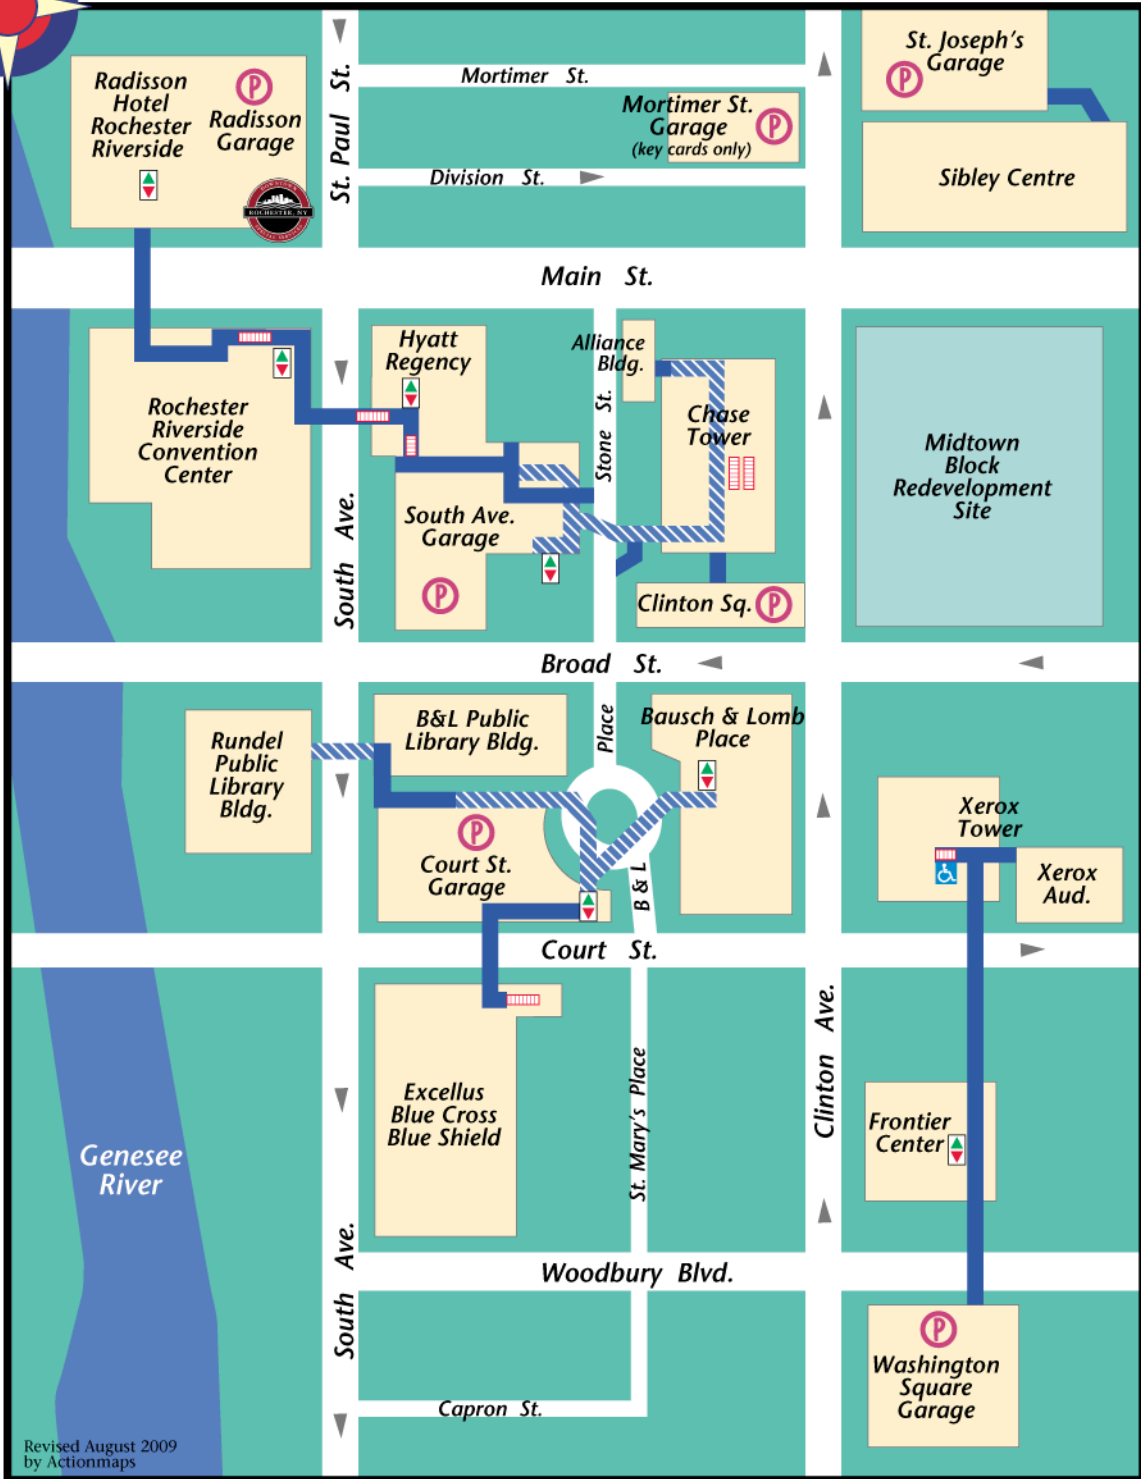

DOWNTOWN SKYWAY MAP

Revised August 2009
by Actionmaps

- L**  **Elevator**
- E**  **Escalator**
- G**  **Ground level or above**
- B**  **Below ground**
- N**  **Accessible Lift**
- D**  **Information Center**

The Skyway System contains underground, street-level and above-ground components. Look for the blue Skyway signs  when traveling through the system.

explore

Greater Rochester

exploregreaterrochester.com